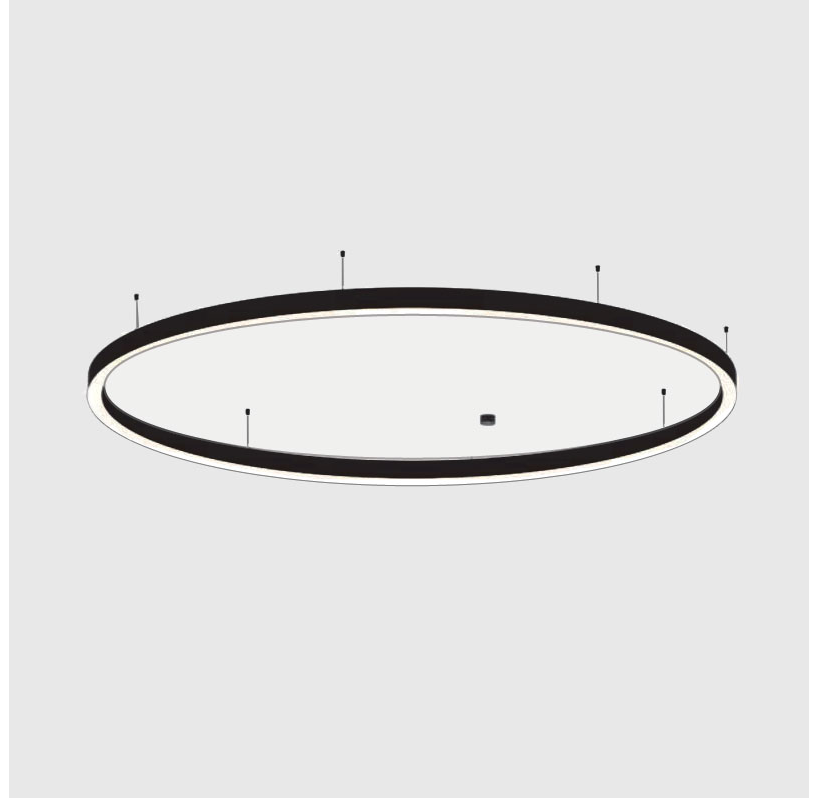

GENERAL

Series: Glorious
Subseries: Glorious Slim
Brand: Prolicht
Division: Architectural
Mounting Type: Suspension
Mounting Location: Ceiling
Subcategory: Ambient

PHYSICAL

Shape: Round
Diameter (mm): 5200
Diameter (in): 204 3/4
Height (mm): 90
Height (in): 3 9/16
Max. Overall Height (mm): 2090
Max. Overall Height (in): 82 5/16
Light Distribution: Direct / Indirect
Weight (kg): 55.788
Weight (lbs): 123.00
Diffuser: PMMA - Opal or Micro-Prism
Fixture Finish: SSR / BKV / CWI / CRY / HAB / UFT / ITA / RUA / FTG / MYG / LOD / PUS / FRO / FUP / KIA / POP / BLS / SPG / MEY / GOH / GUM / CHC / COM / ABZ / JAG / OBR / MOS / ROR
Fixture Material: Aluminum
Cable Details: 2000mm or 6000mm Transparent Cable

ELECTRICAL

Lamp Type: LED (Zhaga Standard)
Input Wattage (W): 392 / 280
Total Output Wattage (W): 336 / 240
Dimming: Tri-Mode (Non-Dimming and Phase Dimming (120Vac only) and 0-10V Dimming)
Driver Included: Yes
Driver Location: Integrated
Driver Type: Constant Current - Universal
Driver Class: Class 2
Input Voltage (V): 120 - 277
Constant Current (MA): 350

LED

Color Temperature (°K): 3000 / 3500 / 4000
Max. Delivered Lumen (lm): 72090 / 73588 / 75090
CRI: >80 CRI
Lamp Life (hrs): 50000

OPTICAL

RATINGS AND CERTIFICATIONS

Certified By: Certified for North American Standards
IP rating: IP20

5070mm 199 5/8"

5200mm 204 3/4"