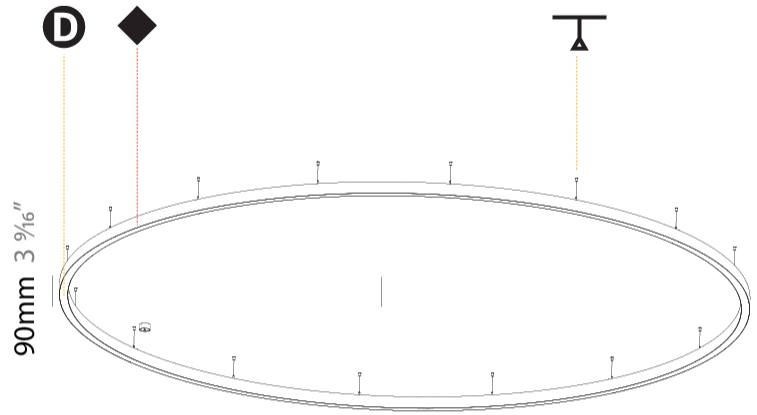

GENERAL

Series: Glorious
Subseries: Glorious Slim
Brand: Prolicht
Division: Architectural
Mounting Type: Suspension
Mounting Location: Ceiling
Subcategory: Ambient

PHYSICAL

Shape: Round
Diameter (mm): 5200
Diameter (in): 204 3/4
Height (mm): 90
Height (in): 3 9/16
Max. Overall Height (mm): 2090
Max. Overall Height (in): 82 5/16
Light Distribution: Direct / Indirect
Weight (kg): 55.788
Weight (lbs): 123.00
Diffuser: PMMA - Opal or Micro-Prism
Fixture Finish: SSR / BKV / CWI / CRY / HAB / UFT / ITA / RUA / FTG / MYG / LOD / PUS / FRO / FUP / KIA / POP / BLS / SPG / MEY / GOH / GUM / CHC / COM / ABZ / JAG / OBR / MOS / ROR
Fixture Material: Aluminum
Cable Details: 2000mm or 6000mm Transparent Cable

ELECTRICAL

Lamp Type: LED (Zhaga Standard)
Input Wattage (W): 392 / 280
Total Output Wattage (W): 336 / 240
Dimming: Tri-Mode (Non-Dimming and Phase Dimming (120Vac only) and 0-10V Dimming)
Driver Included: Yes
Driver Location: Integrated
Driver Type: Constant Current - Universal
Driver Class: Class 2
Input Voltage (V): 120 - 277
Constant Current (MA): 350

LED

Color Temperature (°K): 3000 / 3500 / 4000
Max. Delivered Lumen (lm): 72090 / 73588 / 75090
CRI: >80 CRI
Lamp Life (hrs): 50000

OPTICAL

RATINGS AND CERTIFICATIONS

Certified By: Certified for North American Standards
IP rating: IP20

5070mm 199 5/8"

5200mm 204 3/4"